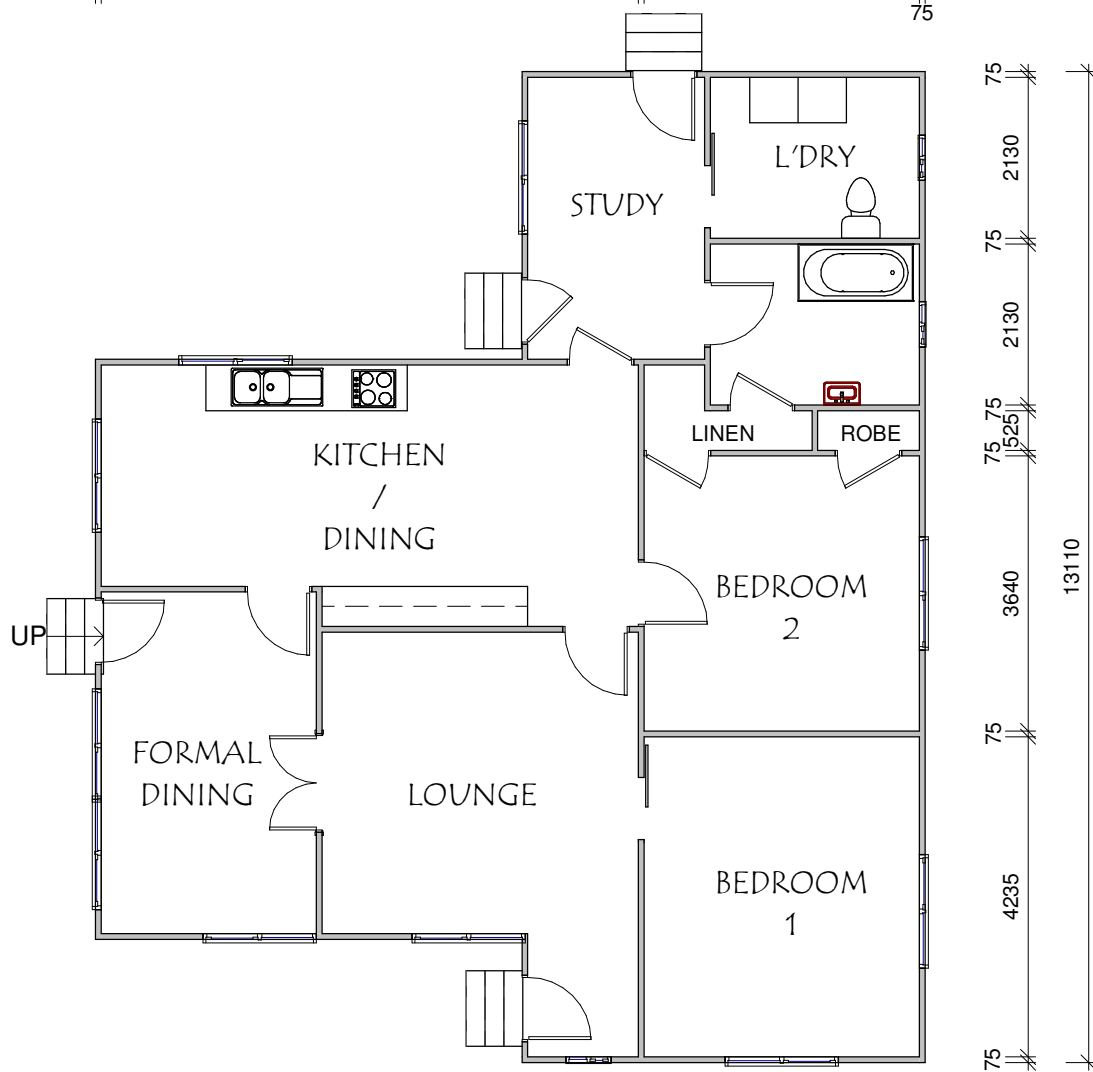

MACDOS

A lovely two bedroom home chamferboard home. Loads of living space for the whole family. Formal Dining, Lounge, open plan eat in kitchen plus a Study. Book an Inspection before it's too late.

Floor Area

TOTAL FLOOR AREA = 113.16m²
 TOTAL FLOOR AREA = 12.18Sq

Floor Plan

SCALE 1 : 100

VISUAL SCALE 1:100 @ A3

CEILING HT: 2.7m OR 9ft